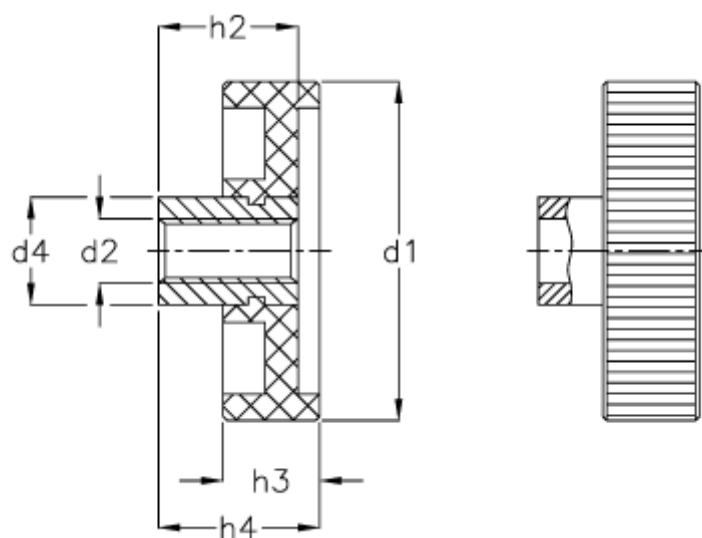

Data Sheet

Article number: 20226KT63M12
Description: E+G Handwheel
GN 226-KT-63-M12

Measures

$d1 = 63$
 $d2 = M12$
 $d4 = 20$
 $h1 = 30$
 $h2 = 24$
 $h3 = 18$